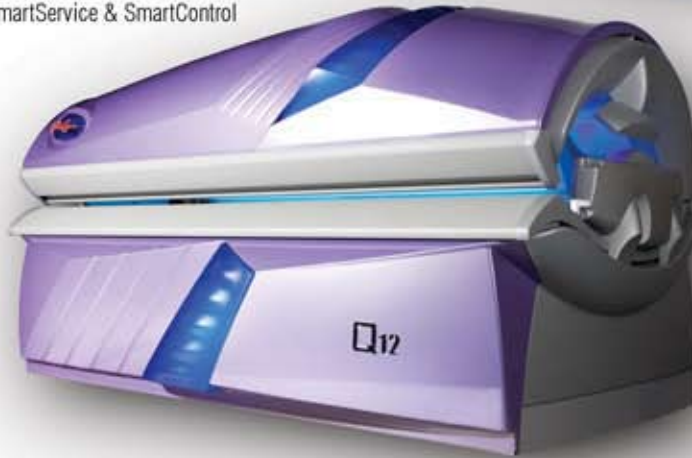

Q12

General Specifications

- (22) Sunfit VRX+ 160W Lamps (in the canopy)
- (2) Sunfit RS 500W - HP Lamps (in the canopy)
- (1) Sunfit RS 1500W - HP Lamps (in the canopy)
- (18) Sunfit VX+ 180W Premium Lamps (in the base)

Bed Features

SmartLight, SmartCooler, SmartTanners, SmartService & SmartControl

Bed Options

SmartAirco, SmartBreeze, SmartAroma, SmartPaytronic & SmartMusic

Color Options

- XtremeOrange Metallic
- VividViolet Metallic