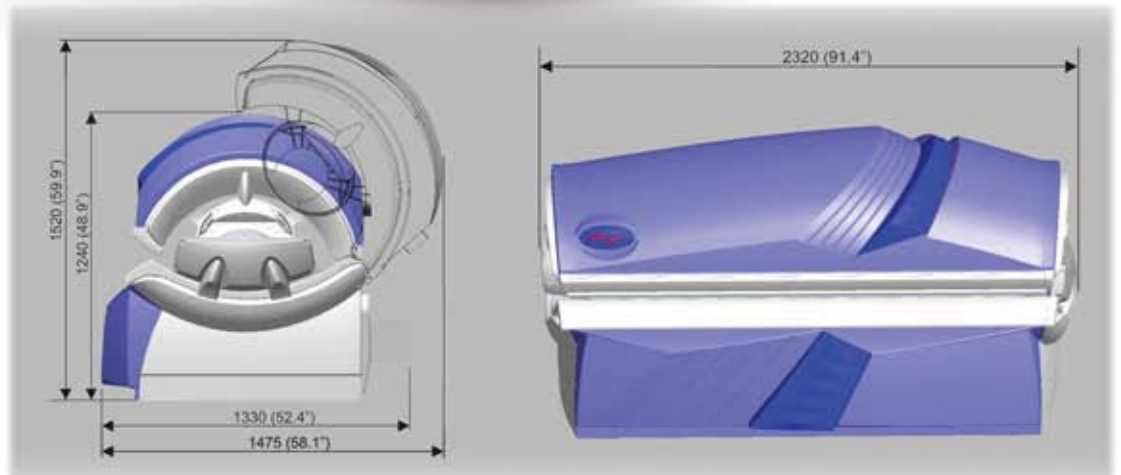

Bed Features

Bed Options

A&E Tanning and Wellness, Inc.
www.AETAN.com
866 361-8266